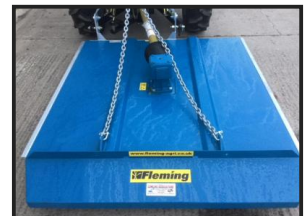

COWLING

SMALLHOLDER & AGRI SPECIALISTS

Fleming 6ft Topper

£1,195.00

Fleming 5Ft Topper Slightly Offset

Great topper well designed extremely strong recommend for rough uneven ground

Convex Galvanised Skids adjustable to different heights Inc galvanised chain support

Headstock Galvanised and folded reformed metal top for longer life

Can be fitted to be in line with your tractor or of set

Corner gear box are used in the Fleming range transfer power and reliability to the HD rotor and blades