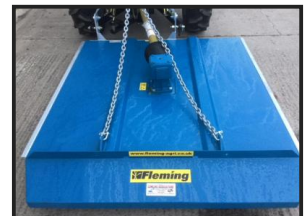

COWLING

SMALLHOLDER & AGRI SPECIALISTS

Fleming 6ft Topper

£1,195.00

Fleming 5Ft Topper Slightly Offset

Great topper well designed extremely strong recommend for rough uneven ground

Convex Galvanised Skids adjustable to different heights Inc galvanised chain support

Headstock Galvanised and folded reformed metal top for longer life

Can be fitted to be in line with your tractor or of set

Corner gear box are used in the Fleming range transfer power and reliability to the HD rotor and blades

Product Details

| Category/Type | Grass / Hedge Cutting |
|----------------------|------------------------------|
| Make | Fleming |
| Model | 6ft Topper |
| Year | - |
| Hours | - |

Bridgehorn Barn, Somerset, TA10 9BG, United Kingdom