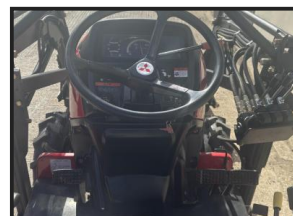

COWLING

SMALLHOLDER & AGRI SPECIALISTS

Mitsubishi MT170 & Loader

£7,995.00

Mitsubishi Compact MT170 & Loader

Product Details

Category/Type	Grass / Hedge Cutting
Make	Mitsubishi
Model	MT170 & Loader
Year	-
Hours	-