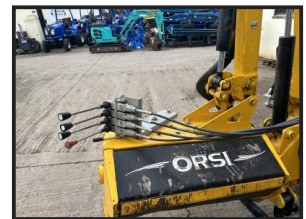

COWLING

SMALLHOLDER & AGRI SPECIALISTS

Orsi River 420 Comp

£6,500.00

Orsi heavy duty hammer flail hedge and vergre cutter
Designed for a larger compact tractor 40hp plus, Fitted with own hyd tank & Pump inc pto shaft
included
Great condition